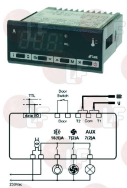

FOSTER 00-556062

Electronic printed-circuit boards

3445288 REMOTE DISPLAY LAE LCD-5S
 with flat cable
 for Refrigerated cupboard (FOSTER) PROG600L-A

FOSTER 00-555992

Electronic thermostats and controllers

3445235 CONTROLLER LAE AT2-5BS4E-AG
 230V 50/60Hz
 1 relay output 16A for compressor
 1 relay output 7A for defrosting
 1 relay output 7A for fans
 1 door microswitch input
 2 selectable NTC/PTC probes (not included)
 with buzzer and TTL output
 front dimension 77x35xdepth 70 mm
 mounting hole 71x29 mm

FOSTER 00-555848

FOSTER 00-556224

Electronic thermostats and controllers

3445287 POWER MODULE LAE LF28B2S3E-1FS
 230V
 1 relay output 20A for compressor
 1 relay output 12A for defrosting
 1 relay output 7A for fan
 2 digital inputs (door microswitch)
 2 NTC probes (not included)
 for assembly on DIN slideway
 serial outputs RS485
 dimensions 105x90x55 mm
 for Refrigerated cupboard (FOSTER) PROG600L-A