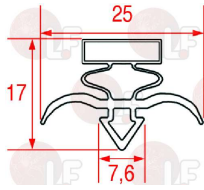

Suitable for:

Suitable for:

3786641 SNAP-IN GASKET 1570x610 mm
magnetic - black color
for Refrigerated cupboard (FOSTER) GS1351CT/MT
GS1351HT - GS1351LT - GS601CT/MT - GS601HT
GS601LT