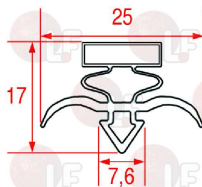

Electronic thermostats and controllers

3445287 POWER MODULE LAE LF28B2S3E-1FS
230V
1 relay output 20A for compressor
1 relay output 12A for defrosting
1 relay output 7A for fan
2 digital inputs (door microswitch)
2 NTC probes (not included)
for assembly on DIN slideway
serial outputs RS485
dimensions 105x90x55 mm
for Refrigerated cupboard (FOSTER) PROG600L-A

3445288 REMOTE DISPLAY LAE LCD-5S
with flat cable
for Refrigerated cupboard (FOSTER) PROG600L-A

3445312 POWER MODULE LAE LF28B2S3E-2FS
230V 50/60Hz
1 relay output 20A for compressor
1 relay output 12A for defrosting
1 relay output 0.7A for electronic fan
2 digital inputs (door microswitch)
2 NTC probes (not included)
for assembly on DIN slideway
serial outputs RS485
dimensions 105x90x55 mm

FOSTER

3445290 POWER MODULE LAE SSD90B35E-C
230V 50/60Hz
1 relay output 20A for compressor
1 relay output 12A for defrosting
4 relay outputs 8A for fans, light, alarm
2 PTC probes (not included)
1 door microswitch digital input
RS485
dimension 165x125 mm

Gaskets for refrigerators

3186870 SNAP-IN DOOR GASKET - BAR 2000 mm
magnetic - grey colour
profile 1023

FOSTER

5034247 SNAP-IN GASKET 1330x610 mm
magnetic - black color
for Refrigerated cupboard (FOSTER) GS1131CT/MT
GS1131HT - GS1131LT - GS501CT/MT - GS501HT
GS501LT