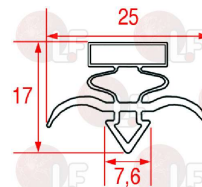

FOSTER 00-554987

FOSTER 00-554988

Gaskets for refrigerators

3186870 SNAP-IN DOOR GASKET - BAR 2000 mm
 magnetic - grey colour
 profile 1023

FOSTER

5034247 SNAP-IN GASKET 1330x610 mm
 magnetic - black color
 for Refrigerated cupboard (FOSTER) GS1131CT/MT
 GS1131HT - GS1131LT - GS501CT/MT - GS501HT
 GS501LT